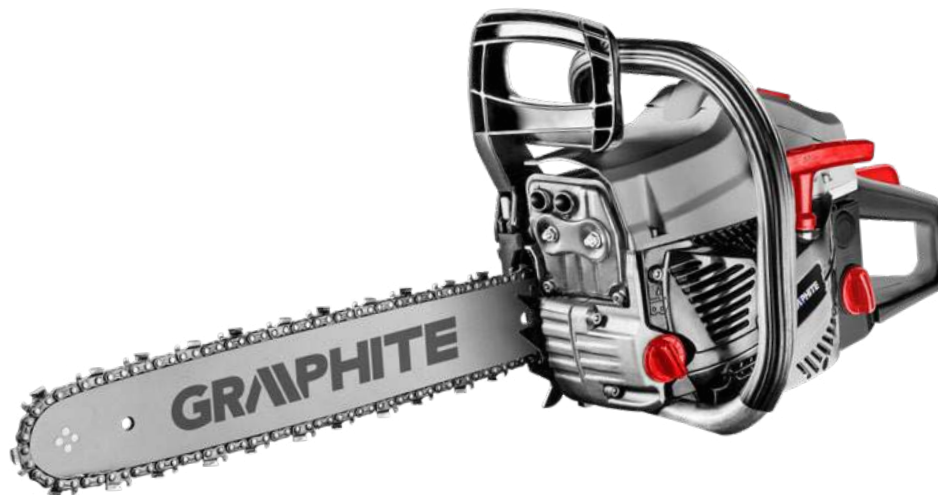

**2kW/2,7KM**

58G952

18" / 45,5 cm

ERGONOMIC  
HANDLE

OREGON  
CHAIN

ACCESSORIES  
INCLUDED

CDI IGNITION

2 kW/2,7 KM