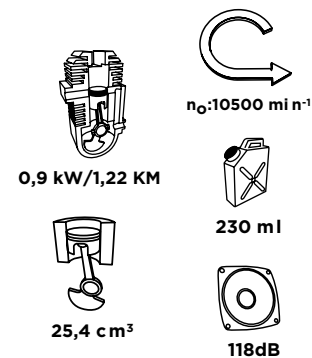

+4

ACCESSORIES INCLUDED